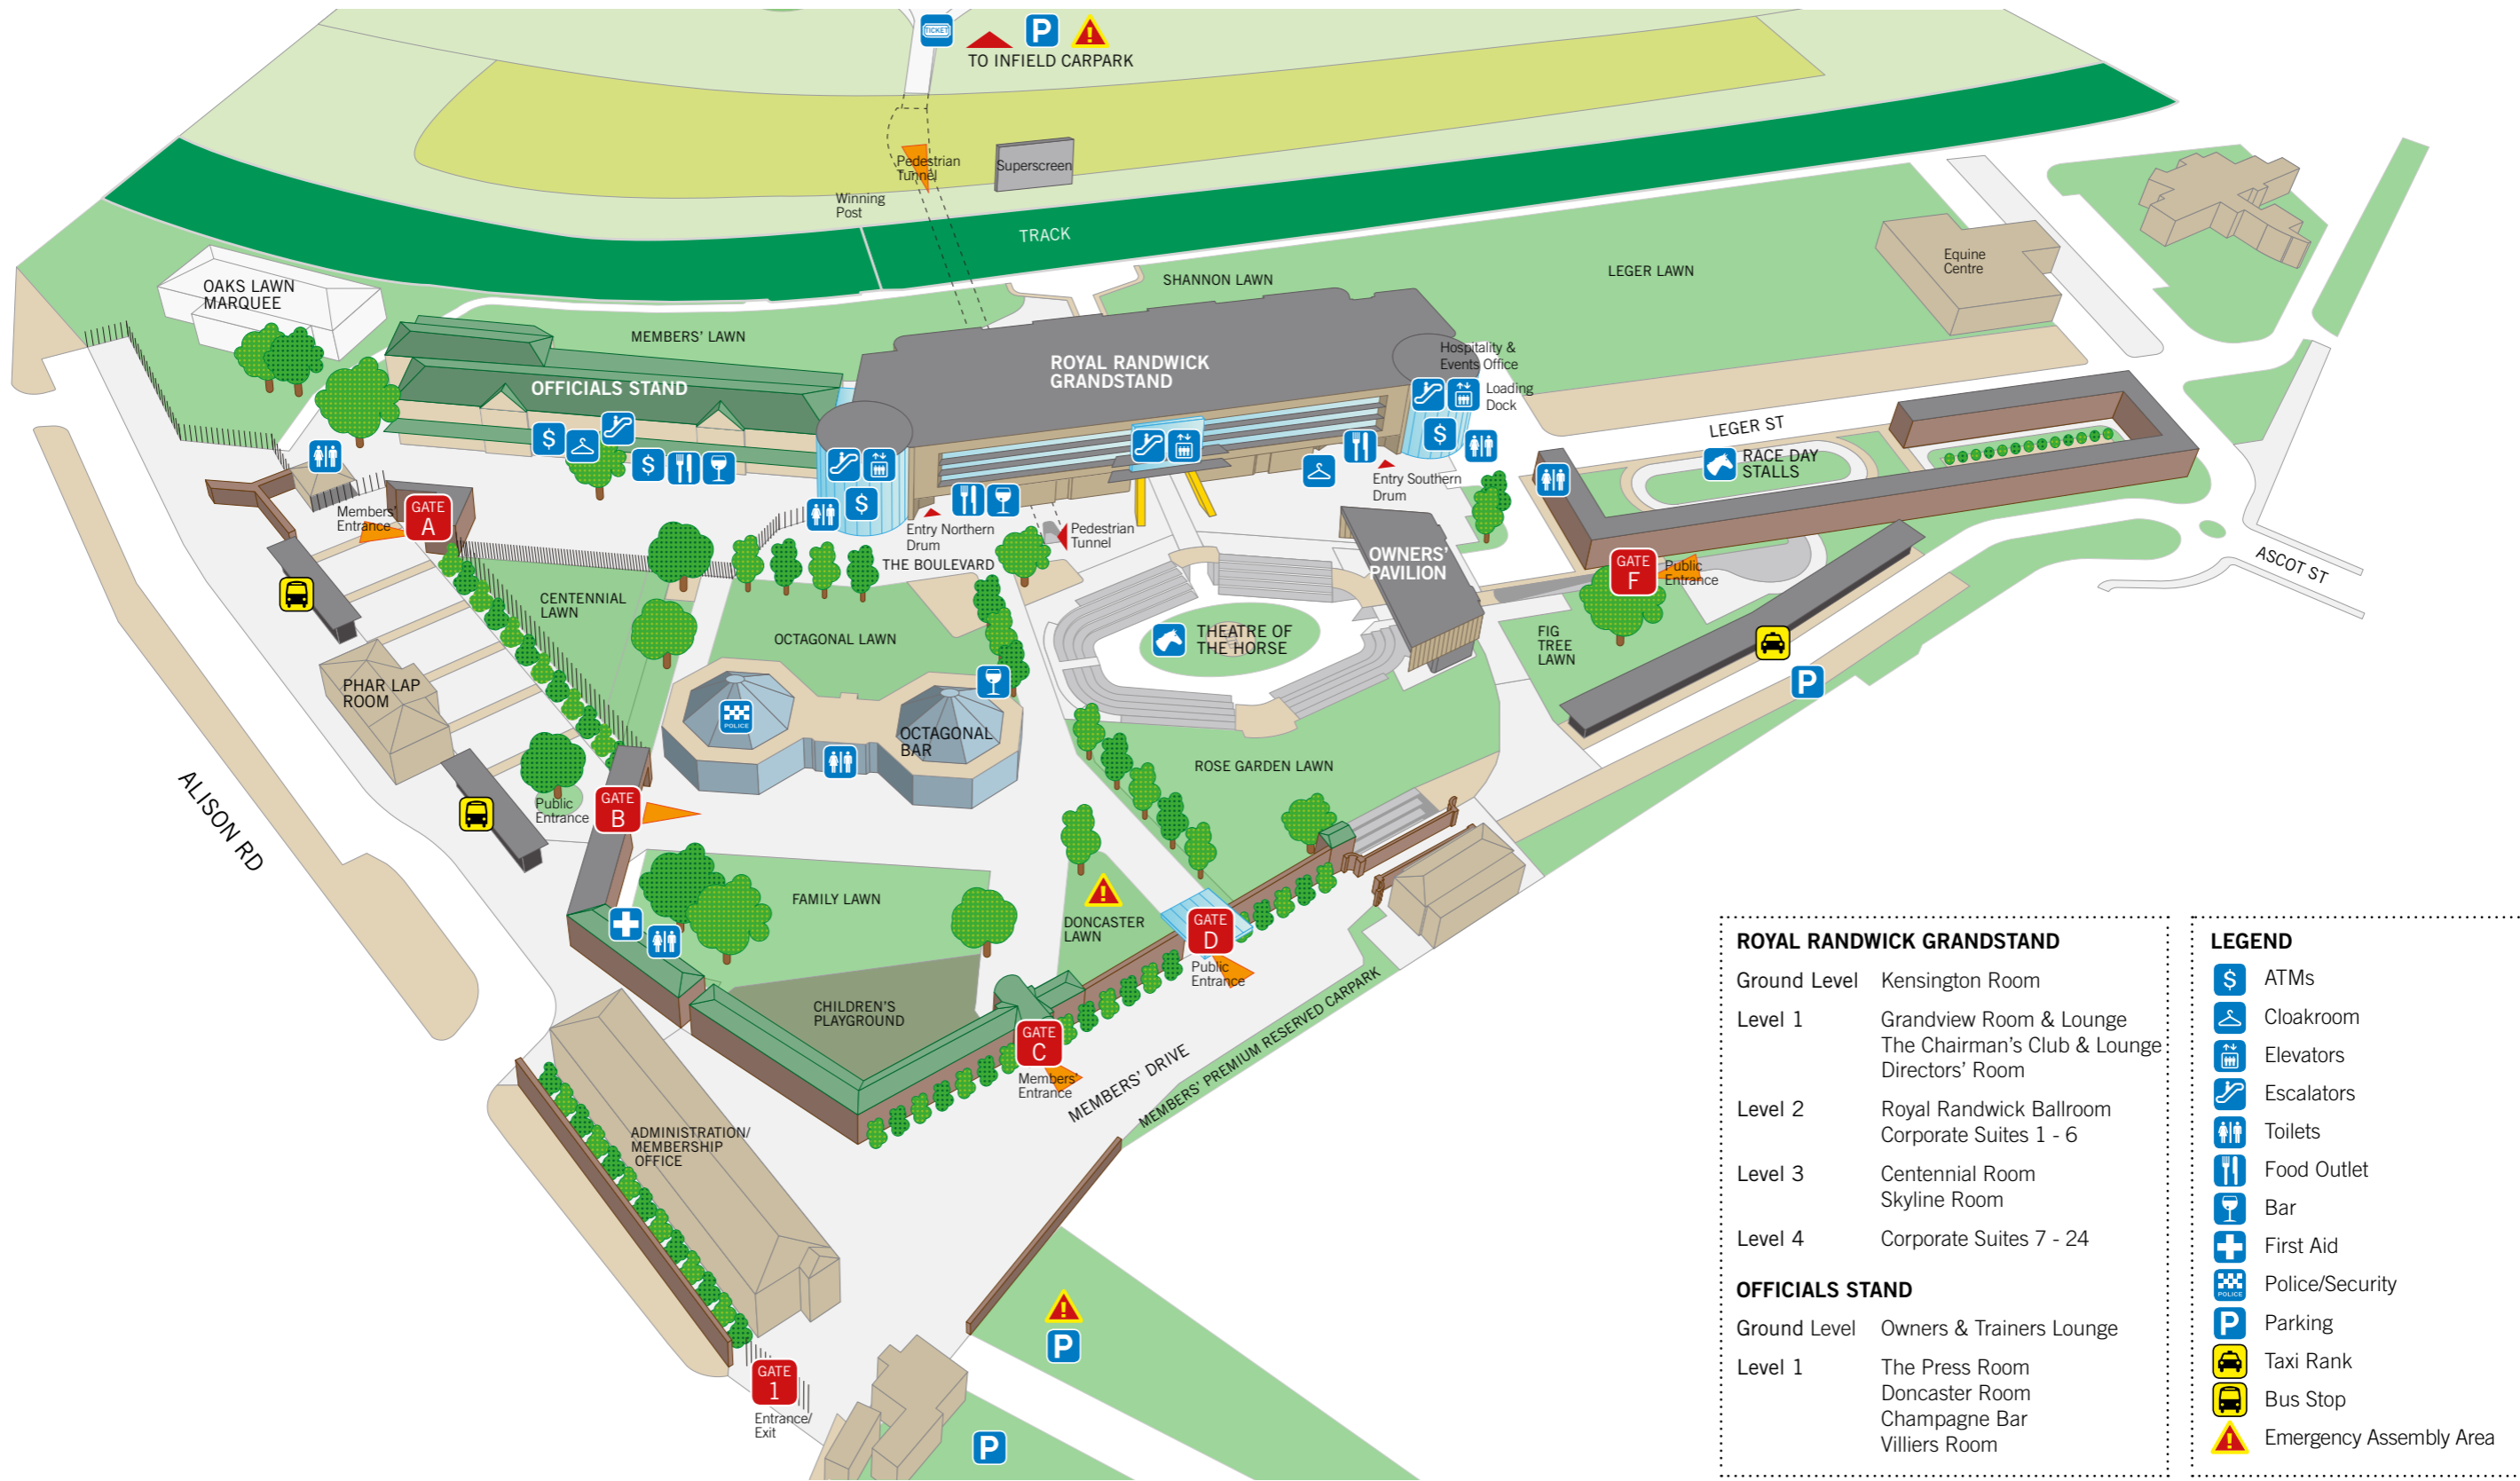

Royal Randwick Precinct (Non Race Day)

| ROYAL RANDWICK GRANDSTAND | |
|---------------------------|--|
| Ground Level | Kensington Room |
| Level 1 | Grandview Room & Lounge The Chairman's Club & Lounge Directors' Room |
| Level 2 | Royal Randwick Ballroom Corporate Suites 1 - 6 |
| Level 3 | Centennial Room Skyline Room |
| Level 4 | Corporate Suites 7 - 24 |
| OFFICIALS STAND | |
| Ground Level | Owners & Trainers Lounge |
| Level 1 | The Press Room Doncaster Room Champagne Bar Villiers Room |

| LEGEND | |
|--------|-------------------------|
| | ATMs |
| | Cloakroom |
| | Elevators |
| | Escalators |
| | Toilets |
| | Food Outlet |
| | Bar |
| | First Aid |
| | Police/Security |
| | Parking |
| | Taxi Rank |
| | Bus Stop |
| | Emergency Assembly Area |